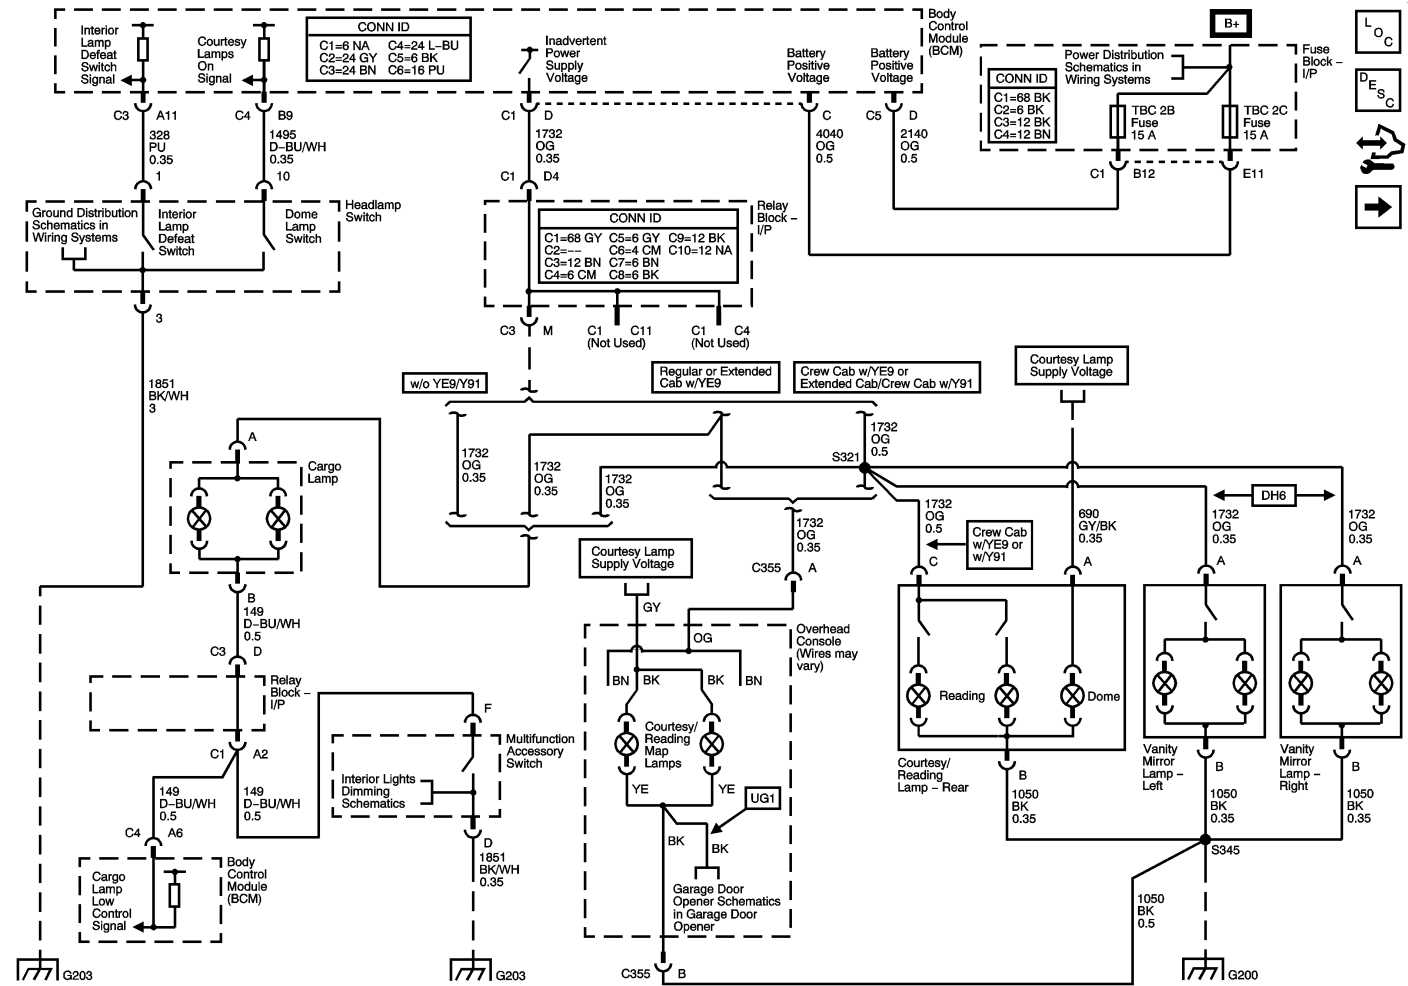

INTERIOR LAMPS CONTROL AND IN...

INTERIOR LAMPS CONTROL AND INTERIOR LAMPS 1 OF 2 (LIGHTING SYSTEMS)

Document ID# 1572497

Interior Lamps Control and Interior Lamps 1 of 2

"Portions of materials contained herein have been reprinted with permission of General Motors Corporation, Service and Parts Operations" License Agreement #0410810.