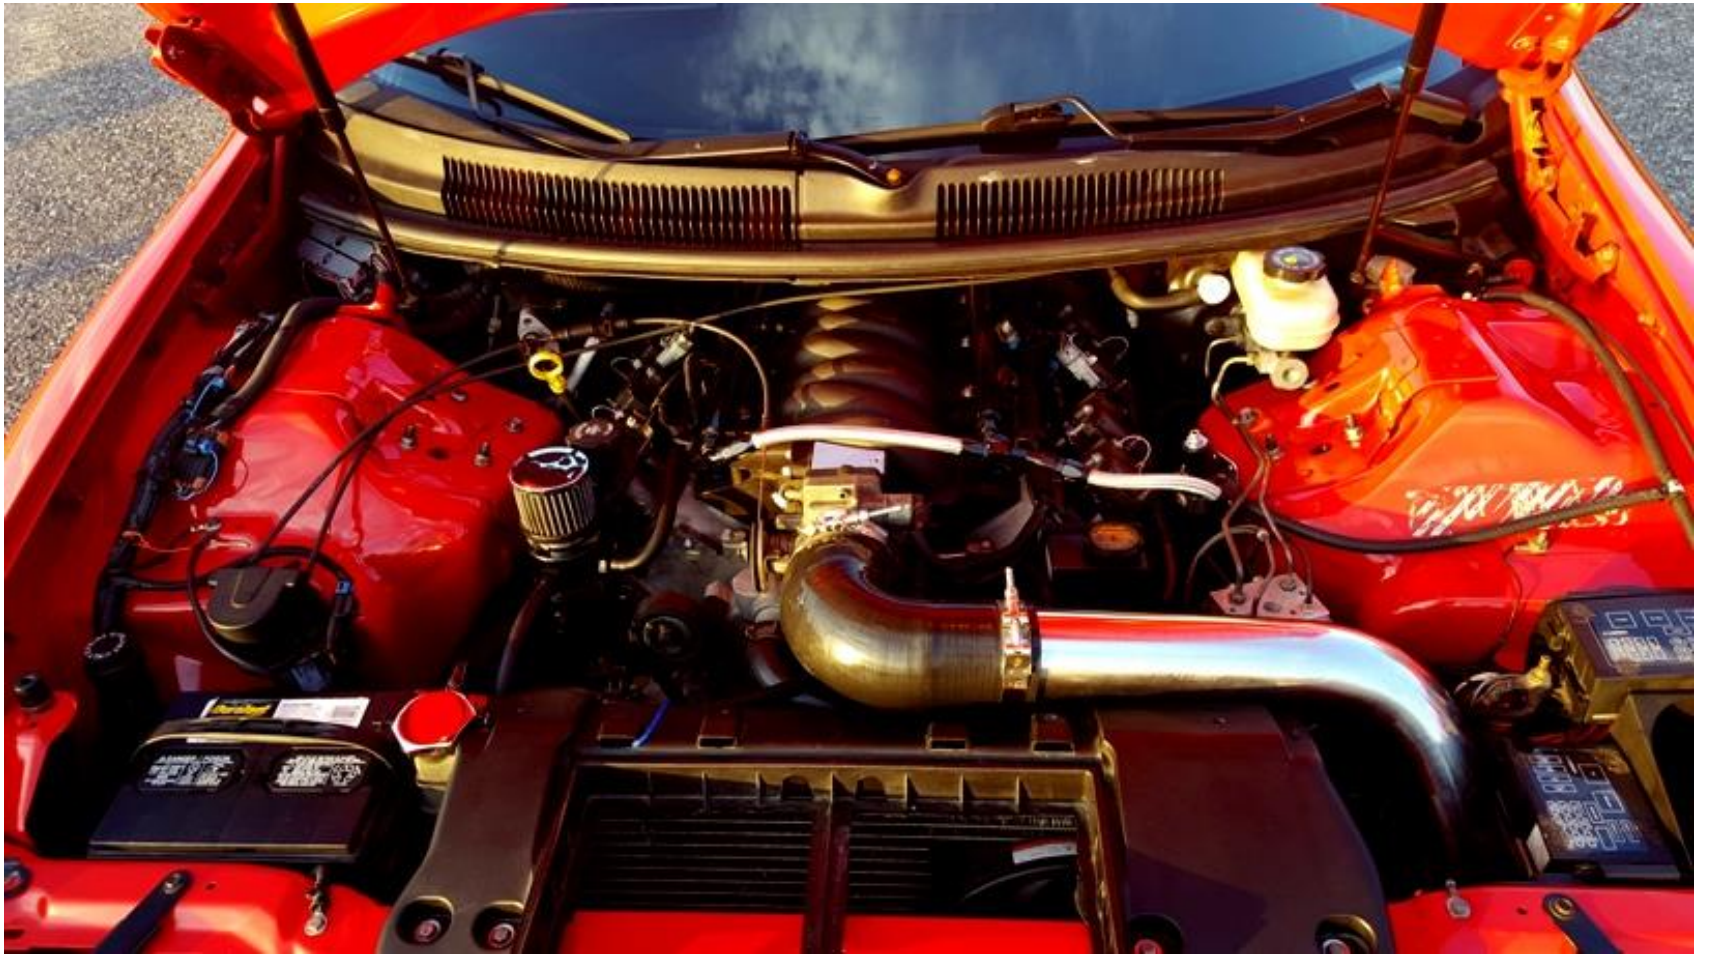

Camaro Pics

Clearcoat Peel on Hood

Passenger Window Tint Crinkle